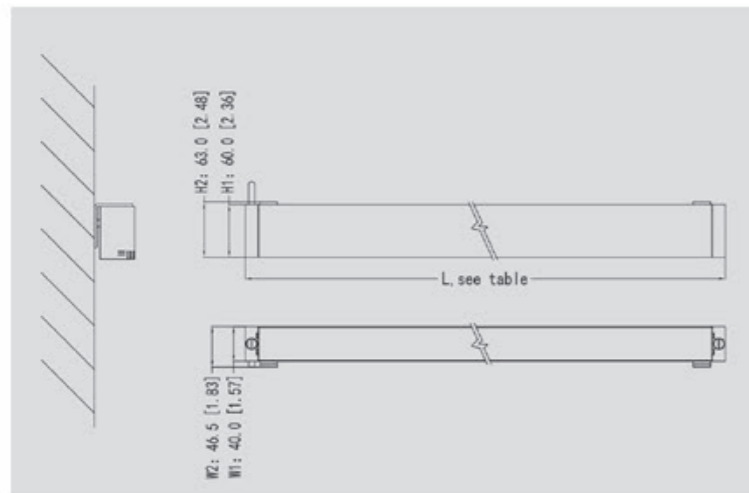

SHIFT WALL

Application

Shift is a beautiful, slim LED luminaire that comes in many forms. Offered in a pendant, ceiling or wall luminaire. Housed in Aluminum with a matte anodized finish featuring the best in LED optic design. Shift is extremely versatile and it's timeless design lends itself to a variety of applications: residential, commercial and healthcare.

Product Description

- Wall Mounted Luminaire
- Elegant and slim shape
- Aluminum Housing
- Replacable LED module
- Optical prism high transmittance PMMA diffusor
- 5 year warranty

Dimensions

Dimension in millimetres [inches in brackets]
Tolerance: ±1mm [0.04"]

Distribution Flux Curve

Linkable Option

Technical Data

Model	Shift Wall	L70	60,000 hours
Light Source	SMD LED	IP Rating	IP20
Rated Life	50,000 Hours	Beam Angle	120°
Input Voltage / Power	120 - 240V AC / 15 - 30W	Dimming	1-10V, Switch and DALI available
Power Factor	0.90	Operating Temperature	-4°F to +122°F (-20°C to +50°C)
CRI / SDCM	90+ / 3-	Dimensions	L x 40mm x 60mm (H2: 63mm)
L90	30,000 hours		L x 1.57" x 2.36" (H2: 2.48")

* Custom lengths are available on request

Ordering Details

Model	Type	Size	Finish	CCT	Dimming
01 - Shift	03 - Wall	6060 - L: 633mm [24.92"] H: 60mm [2.36"]	1 - Silver	2 - 3000K	0 - Non-dimmable
		9060 - L: 933mm [36.73"] H: 60mm [2.36"]	2 - White	4 - 4000K	1 - 1-10V Dimmable + Switch DIM
		1260 - L: 1233mm [48.54"] H: 60mm [2.36"]	3 - Black		2 - DALI Dimmable
		1560 - L: 1533mm [60.35"] H: 60mm [2.36"]			