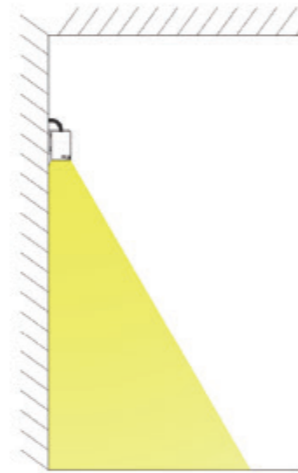

SHIFT WALL

Application

Shift is a beautiful, slim LED luminaire that comes in many forms. Offered in a pendant, ceiling or wall luminaire. Housed in Aluminum with a matte anodized finish featuring the best in LED optic design. Shift is extremely versatile and it's timeless design lends itself to a variety of applications: residential, commercial and healthcare.

Product Description

- Wall Mounted Luminaire
- Elegant and slim shape
- Aluminum Housing
- Replacable LED module
- Optical prism high transmittance PMMA diffusor
- 5 year warranty

Dimensions

Dimension in millimetres [inches in brackets]
Tolerance: ±1mm [0.04"]

Distribution Flux Curve

Linkable Option

Technical Data

Model	Shift Wall	L70	60,000 hours
Light Source	SMD LED	IP Rating	IP20
Rated Life	50,000 Hours	Beam Angle	120°
Input Voltage / Power	120 - 240V AC / 15 - 30W	Dimming	1-10V, Switch and DALI available
Power Factor	0.90	Operating Temperature	-4°F to +122°F (-20°C to +50°C)
CRI / SDCM	90+ / 3-	Dimensions	L x 40mm x 60mm (H2: 63mm)
L90	30,000 hours		L x 1.57" x 2.36" (H2: 2.48")