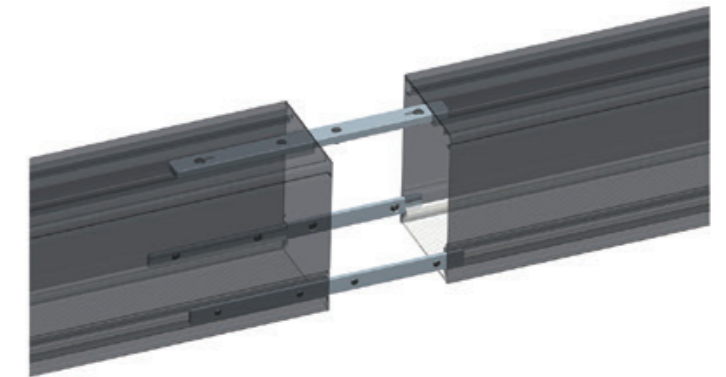

SHIFT WALL

Application

Shift is a beautiful, slim LED luminaire that comes in many forms. Offered in a pendant, ceiling or wall luminaire. Housed in Aluminum with a matte anodized finish featuring the best in LED optic design. Shift is extremely versatile and it's timeless design lends itself to a variety of applications: residential, commercial and healthcare.

Product Description

- Wall Mounted Luminaire
- Elegant and slim shape
- Aluminum Housing
- Replacable LED module
- Optical prism high transmittance PMMA diffusor
- 5 year warranty

Dimensions

Dimension in millimetres [inches in brackets]
Tolerance: ±1mm [0.04"]

Distribution Flux Curve

Linkable Option

Technical Data

Model	Shift Wall	L70	60,000 hours
Light Source	SMD LED	IP Rating	IP20
Rated Life	50,000 Hours	Beam Angle	120°
Input Voltage / Power	120 - 240V AC / 15 - 30W	Dimming	1-10V, Switch and DALI available
Power Factor	0.90	Operating Temperature	-4°F to +122°F (-20°C to +50°C)
CRI / SDCM	90+ / 3-	Dimensions	L x 40mm x 60mm (H2: 63mm)
L90	30,000 hours		L x 1.57" x 2.36" (H2: 2.48")