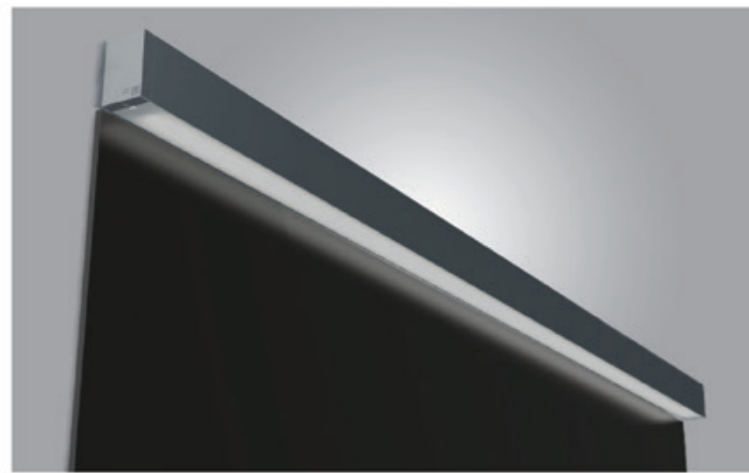

SHIFT WALL

Application

Shift is a beautiful, slim LED luminaire that comes in many forms. Offered in a pendant, ceiling or wall luminaire. Housed in Aluminum with a matte anodized finish featuring the best in LED optic design. Shift is extremely versatile and it's timeless design lends itself to a variety of applications: residential, commercial and healthcare.

Product Description

- Wall Mounted Luminaire
- Elegant and slim shape
- Aluminum Housing
- Replacable LED module
- Optical prism high transmittance PMMA diffusor
- 5 year warranty

Dimensions

Dimension in millimetres [inches in brackets]
Tolerance: ±1mm [0.04"]

Distribution Flux Curve

Linkable Option

Technical Data

Model	Shift Wall	L70	60,000 hours
Light Source	SMD LED	IP Rating	IP20
Rated Life	50,000 Hours	Beam Angle	120°
Input Voltage / Power	120 - 240V AC / 15 - 30W	Dimming	1-10V, Switch and DALI available
Power Factor	0.90	Operating Temperature	-4°F to +122°F (-20°C to +50°C)
CRI / SDCM	90+ / 3-	Dimensions	L x 40mm x 60mm (H2: 63mm)
L90	30,000 hours		L x 1.57" x 2.36" (H2: 2.48")