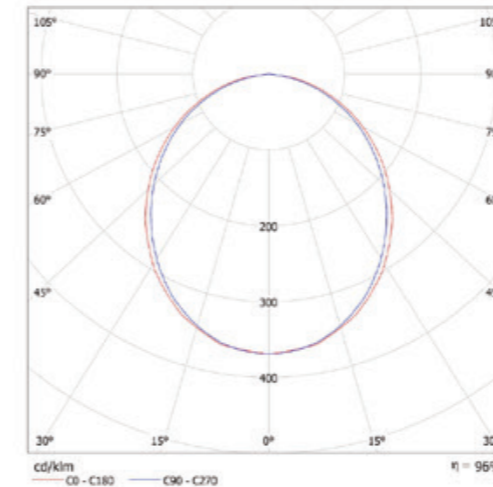

Product Description

- Wall Mounted Luminaire
- Elegant and slim shape
- Aluminum Housing
- Replacable LED module
- Optical prism high transmittance PMMA diffusor
- 5 year warranty

Dimensions

Dimension in millimetres [inches in brackets]
Tolerance: ±1mm [0.04"]

Distribution Flux Curve

Linkable Option

Technical Data

Model	Shift Wall	L70	60,000 hours
Light Source	SMD LED	IP Rating	IP20
Rated Life	50,000 Hours	Beam Angle	120°
Input Voltage / Power	120 - 240V AC / 15 - 30W	Dimming	1-10V, Switch and DALI available
Power Factor	0.90	Operating Temperature	-4°F to +122°F (-20°C to +50°C)
CRI / SDCM	90+ / 3-	Dimensions	L x 40mm x 60mm (H2: 63mm)
L90	30,000 hours		L x 1.57" x 2.36" (H2: 2.48")

Model	Wattage	Lumens		Weight kg [lbs]	* L, Length mm [inch]
		3000K	4000K		
01036060	15W	1,050	1,200	1.4 [3.1]	633 [24.92]
01039060	20W	1,400	1,600	1.7 [3.7]	933 [36.73]
01031260	25W	1,750	2,000	2.0 [4.4]	1233 [48.54]
01031560	30W	2,100	2,400	2.3 [5.1]	1533 [60.35]